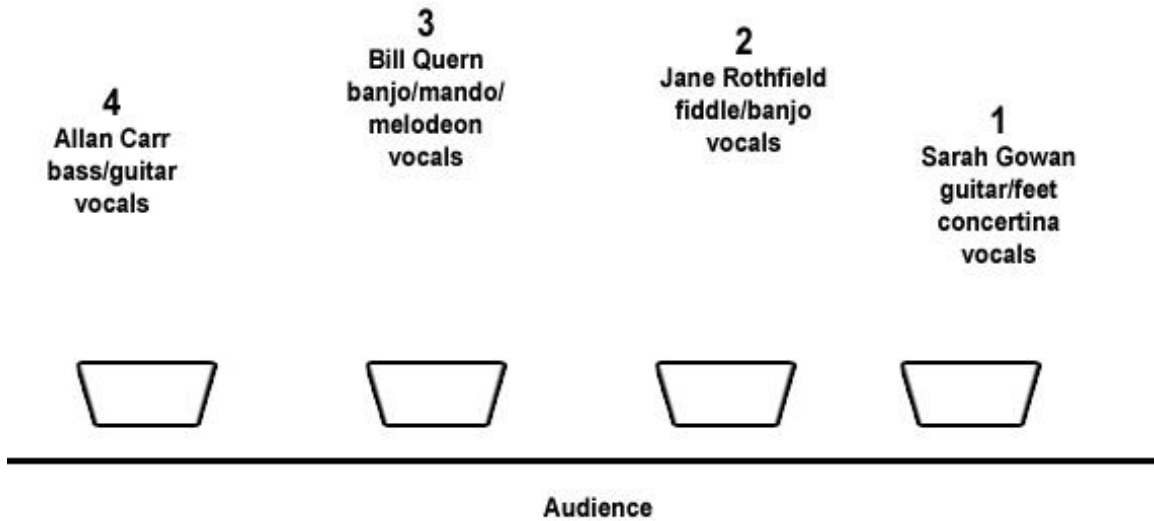

Coracree

Sound Set-up Concert Quartet

518-522-7445 • coracree@gmail.com

Position	Musician	Instrument	Musician Needs	Musician Provides
1	Sarah	Guitar	XLR w/phantom	Direct
		Feet	Mic on short boom	Foot Board
		Vocals	mic	
2	Jane	Fiddle	XLR w/phantom	Clip-on mic
		Banjo	mic	
		Vocals	mic	
3	Bill	Mandolin/banjo	XLR w/phantom	Clip-on mic
		melodeon	mic	
		vocal	mic	
4	Allan	bass	XLR	Bass amp
		(bass amp)	AC power drop	
		Guitar/bouzouki	mic	
		vocals	mic	